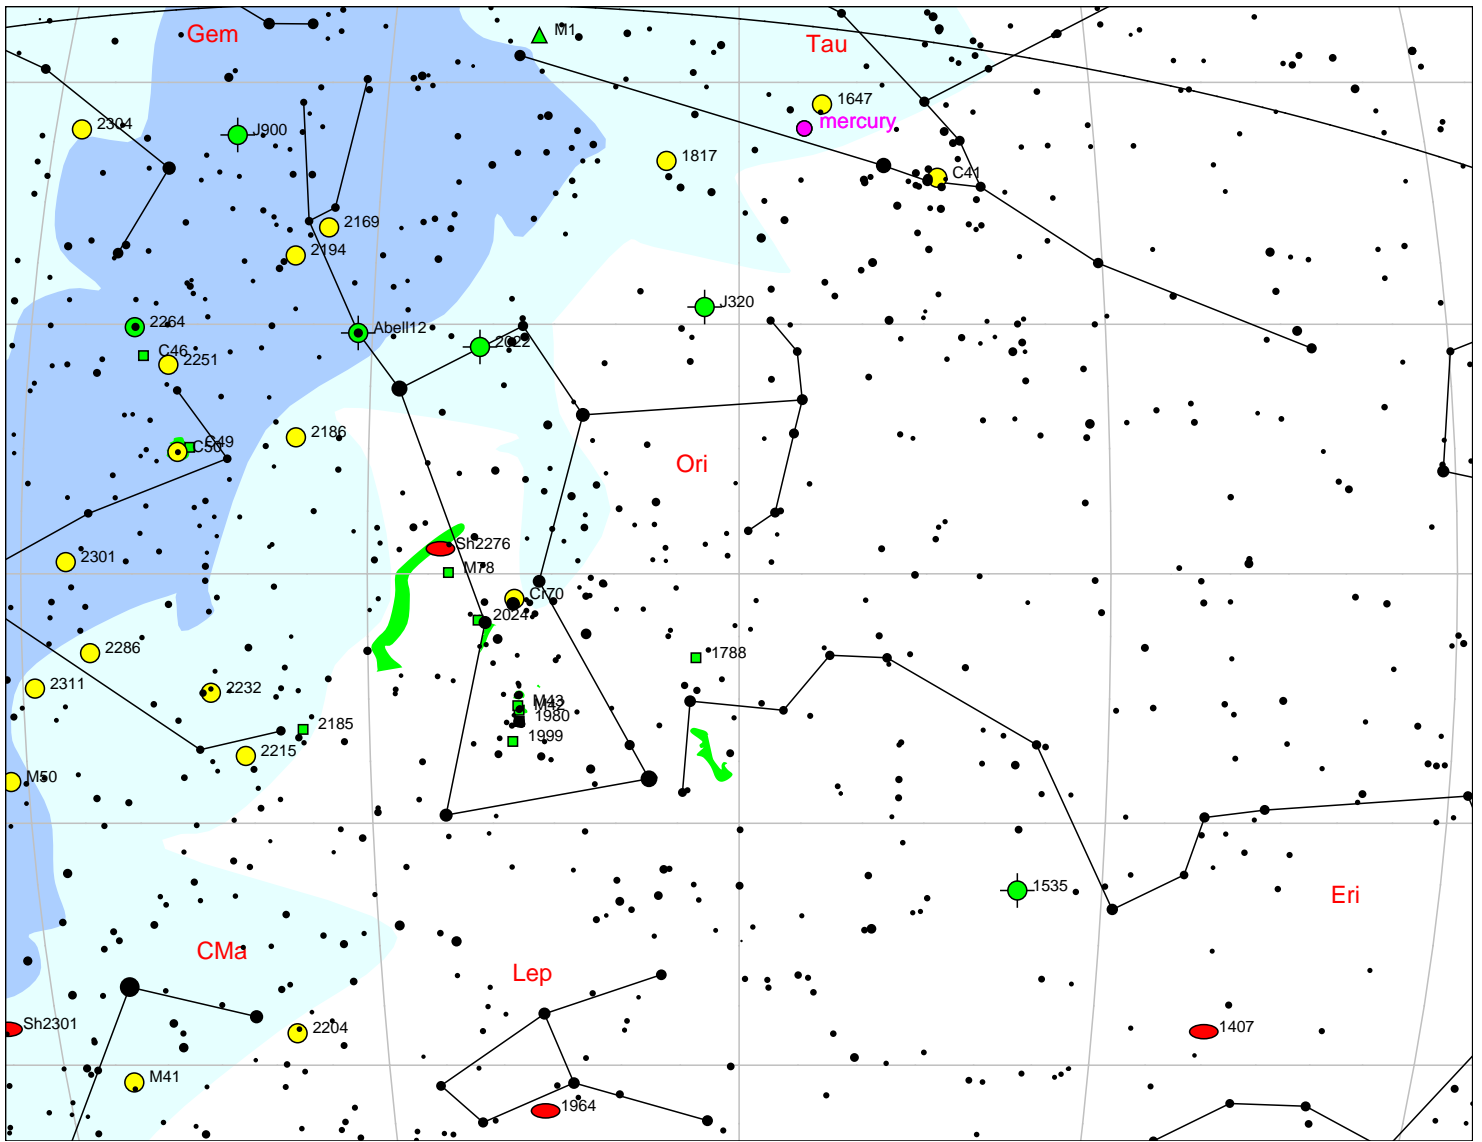

Seen?	ID	Type	Con	Mag	RA	Dec	Size	Name
	NGC1407		Eri	9.8	03h 40'	-18° 34'	2.3' x 2.1'	
	NGC1535		Eri	10	04h 14'	-12° 44'	0.7'	Cleopatra's Eye
	C41 (Mel25)		Tau	0.5	04h 27'	15° 59'	330'	Hyades
	NGC1647		Tau	6.4	04h 45'	19° 04'	45'	
	J320		Ori	12.5	05h 05'	10° 41'	0.18' x 0.13'	
	NGC1788		Ori	-	05h 06'	-03° 21'	8'	
	NGC1817		Tau	7.7	05h 12'	16° 42'	16'	
	NGC1980		Ori	-	05h 35'	-05° 53'	14'	
	M42 (NGC1976)		Ori	4	05h 35'	-05° 26'	66'	Great Nebula In Orion/Trapezium
	M43 (NGC1982)		Ori	9	05h 35'	-05° 15'	20'	de Mairan's Nebula
	Cr70		Ori	0.4	05h 36'	-00° 59'	150'	
	NGC1999		Ori	-	05h 36'	-06° 42'	16'	
	NGC2024		Ori	-	05h 41'	-01° 51'	30'	Tank track nebula
	NGC2022		Ori	12	05h 42'	09° 04'	0.3'	
	M78 (NGC2068)		Ori	8	05h 46'	00° 02'	8'	
	Sh2276		Ori	-	05h 48'	00° 59'	600'	
	Abell12		Ori	13.9	06h 02'	09° 38'	0.62'	
	NGC2169		Ori	5.9	06h 08'	13° 56'	7'	
	NGC2185		Mon	-	06h 11'	-06° 12'	3'	
	NGC2186		Ori	8.7	06h 12'	05° 26'	4'	
	NGC2194		Ori	8.5	06h 13'	12° 47'	10'	
	NGC2204		CMa	8.6	06h 15'	-18° 38'	13'	
	NGC2215		Mon	8.4	06h 21'	-07° 17'	11'	
	J900		Gem	12.4	06h 25'	17° 47'	0.2' x 0.17'	
	NGC2232		Mon	3.9	06h 26'	-04° 44'	30'