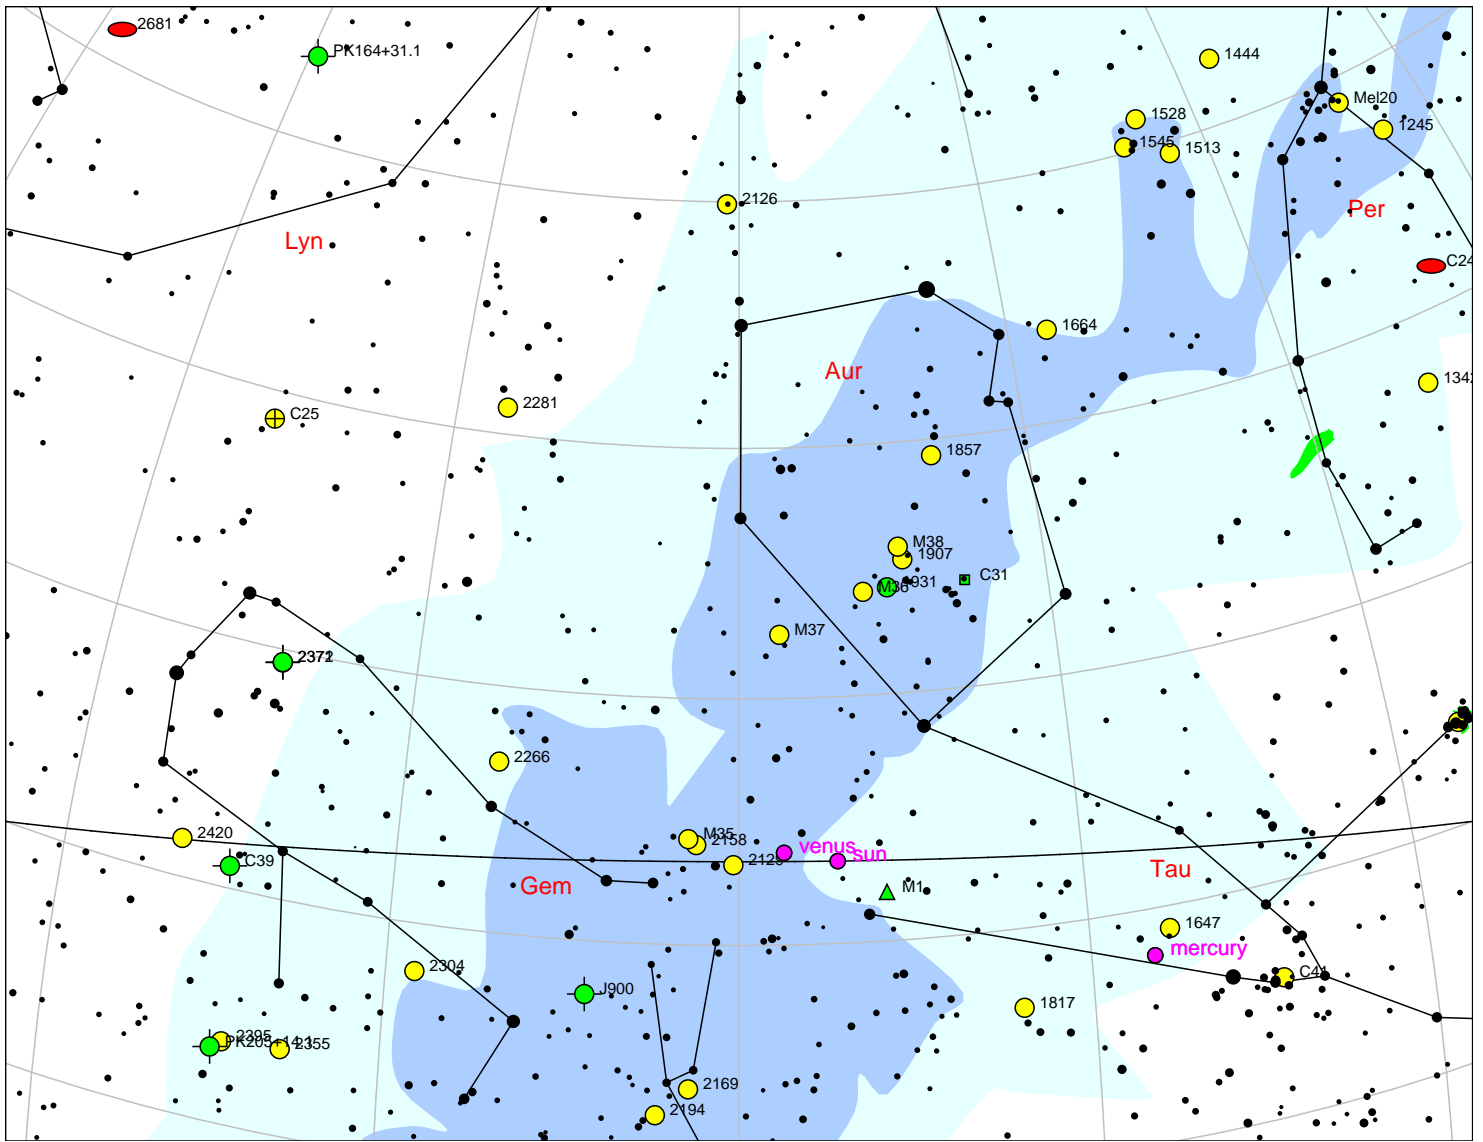

Seen?	ID	Type	Con	Mag	RA	Dec	Size	Name
	NGC1513	☉	Per	8.4	04h 09'	49° 31'	9'	
	NGC1664	☉	Aur	7.6	04h 51'	43° 42'	18'	
	C31 (IC405)	■	Aur	-	05h 16'	34° 16'	30'	Flaming Star Nebula
	NGC1857	☉	Aur	7	05h 20'	39° 21'	6'	
	NGC1907	☉	Aur	8.2	05h 28'	35° 18'	7'	
	M38 (NGC1912)	☉	Aur	6.4	05h 28'	35° 50'	21'	
	NGC1931	●	Aur	11.3	05h 31'	34° 15'	3'	
	M1 (NGC1952)	▲	Tau	8.4	05h 34'	22° 00'	6'	Crab Nebula
	M36 (NGC1960)	☉	Aur	6	05h 36'	34° 08'	12'	
	M37 (NGC2099)	☉	Aur	5.6	05h 52'	32° 32'	24'	
	NGC2129	☉	Gem	6.7	06h 01'	23° 17'	7'	
	NGC2126	☉	Aur	10	06h 03'	49° 54'	6'	
	NGC2158	☉	Gem	8.6	06h 07'	24° 05'	5'	
	M35 (NGC2168)	☉	Gem	5.1	06h 08'	24° 20'	28'	
	NGC2266	☉	Gem	10	06h 43'	26° 58'	7'	
	NGC2281	☉	Aur	5.4	06h 49'	41° 04'	15'	
	NGC2372	◆	Gem	-	07h 25'	29° 29'	-	The Peanut Nebula/Double Bubble Nebula
	NGC2371	◆	Gem	13	07h 25'	29° 28'	0.9'	The Peanut Nebula/Double Bubble Nebula
	C39 (NGC2392)	◆	Gem	10	07h 29'	20° 54'	0.7'	Eskimo Nebula/Clown Face Nebula
	C25 (NGC2419)	⊕	Lyn	10.4	07h 38'	38° 52'	4.1'	Intergalactic Tramp
	NGC2420	☉	Gem	8.3	07h 38'	21° 34'	10'