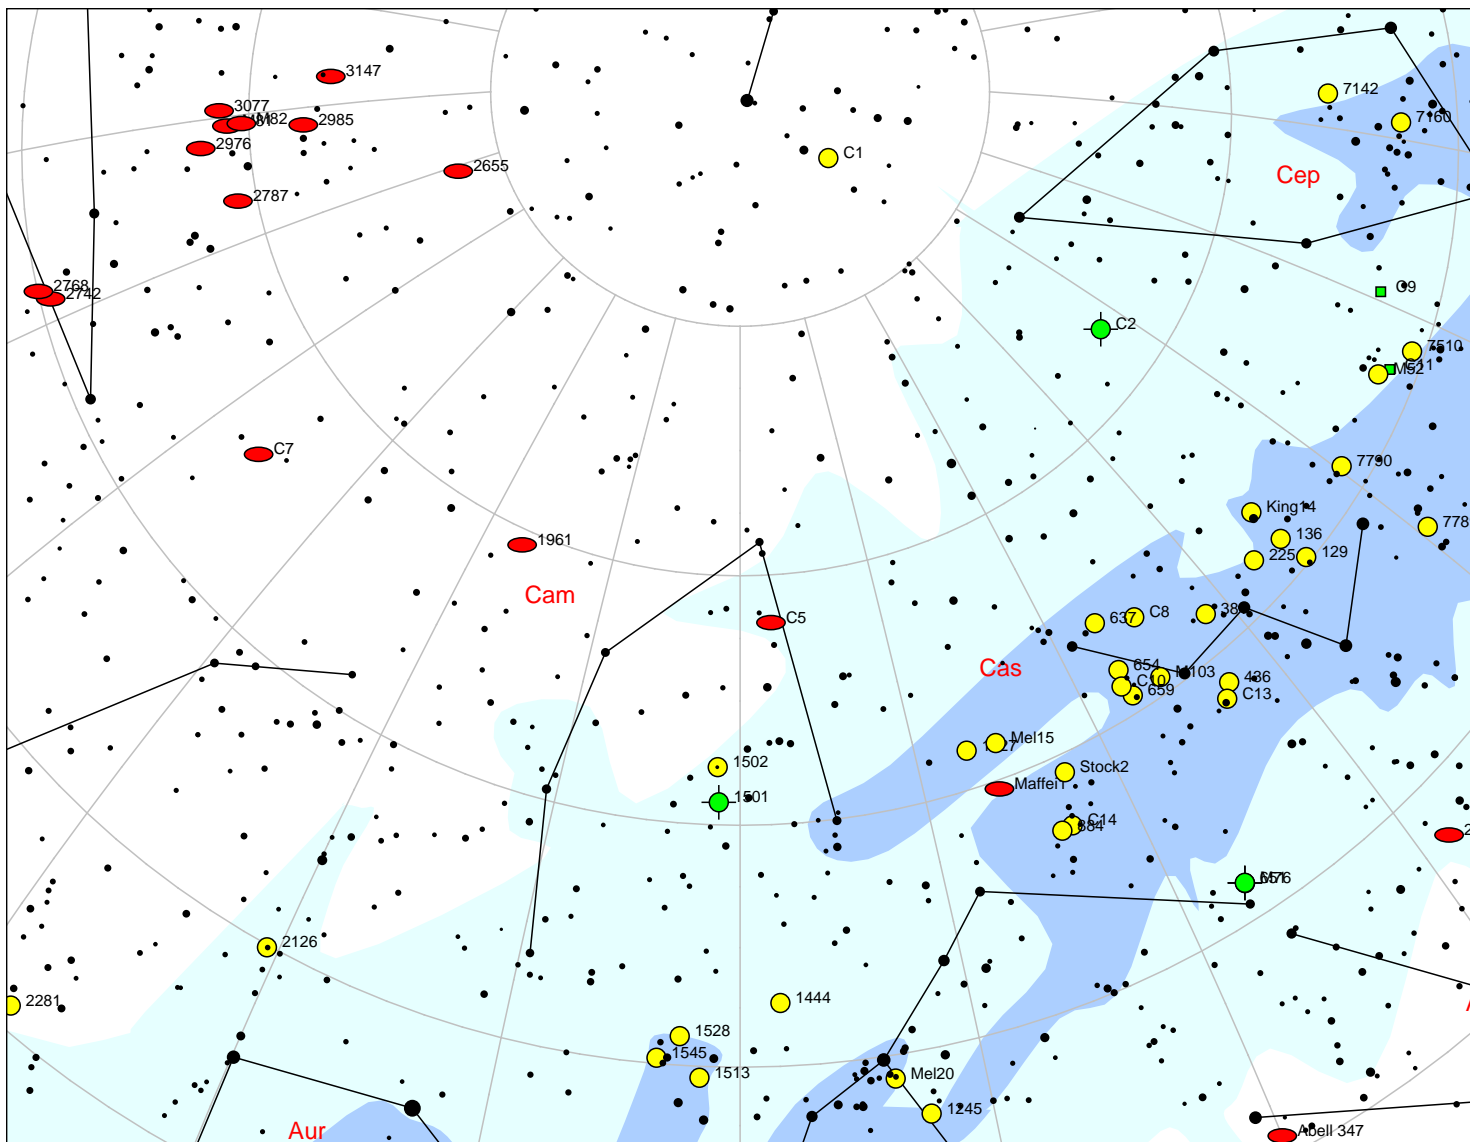

Seen?	ID	Type	Con	Mag	RA	Dec	Tirion	Size	Name
	M37 (NGC2099)	☉	Aur	5.6	05h 52'	32° 32'	5	24'	
	Sh2276	●	Ori	-	05h 48'	00° 59'	11	600'	
	M78 (NGC2068)	■	Ori	8	05h 46'	00° 02'	11	8'	
	NGC2022	◆	Ori	12	05h 42'	09° 04'	11	0.3'	
	NGC1961	●	Cam	11.1	05h 42'	69° 23'	1	2.3' x 1.5'	
	NGC2024	■	Ori	-	05h 41'	-01° 51'	11	30'	Tank track nebula
	NGC1999	■	Ori	-	05h 36'	-06° 42'	11	16'	
	M36 (NGC1960)	☉	Aur	6	05h 36'	34° 08'	5	12'	
	Cr70	☉	Ori	0.4	05h 36'	-00° 59'	11	150'	
	M43 (NGC1982)	■	Ori	9	05h 35'	-05° 15'	11	20'	de Mairan's Nebula
	NGC1980	■	Ori	-	05h 35'	-05° 53'	11	14'	
	M42 (NGC1976)	■	Ori	4	05h 35'	-05° 26'	11	66'	Great Nebula In Orion/Trapezium
	M1 (NGC1952)	▲	Tau	8.4	05h 34'	22° 00'	5	6'	Crab Nebula
	NGC1964	●	Lep	10.8	05h 33'	-21° 57'	19	2.8' x 1.1'	
	NGC1931	●	Aur	11.3	05h 31'	34° 15'	5	3'	
	M38 (NGC1912)	☉	Aur	6.4	05h 28'	35° 50'	5	21'	
	NGC1907	☉	Aur	8.2	05h 28'	35° 18'	5	7'	
	M79 (NGC1904)	⊕	Lep	8	05h 24'	-24° 33'	19	8.7'	
	NGC1857	☉	Aur	7	05h 20'	39° 21'	5	6'	
	C31 (IC405)	■	Aur	-	05h 16'	34° 16'	5	30'	Flaming Star Nebula
	NGC1817	☉	Tau	7.7	05h 12'	16° 42'	11	16'	
	NGC1788	■	Ori	-	05h 06'	-03° 21'	11	8'	
	J320	◆	Ori	12.5	05h 05'	10° 41'	11	0.18' x 0.13'	
	NGC1664	☉	Aur	7.6	04h 51'	43° 42'	5	18'	
	NGC1647	☉	Tau	6.4	04h 45'	19° 04'	11	45'	
	C41 (Mel25)	☉	Tau	0.5	04h 27'	15° 59'	11	330'	Hyades
	NGC1545	☉	Per	6.2	04h 20'	50° 15'	1	18'	
	NGC1528	☉	Per	6.4	04h 15'	51° 13'	1	24'	
	NGC1535	◆	Eri	10	04h 14'	-12° 44'	11	0.7'	Cleopatra's Eye
	NGC1513	☉	Per	8.4	04h 09'	49° 31'	5	9'	
	NGC1502	☉	Cam	5.7	04h 07'	62° 19'	1	8'	
	NGC1501	◆	Cam	13	04h 06'	60° 55'	1	0.9'	Camel's Eye/Oyster Nebula