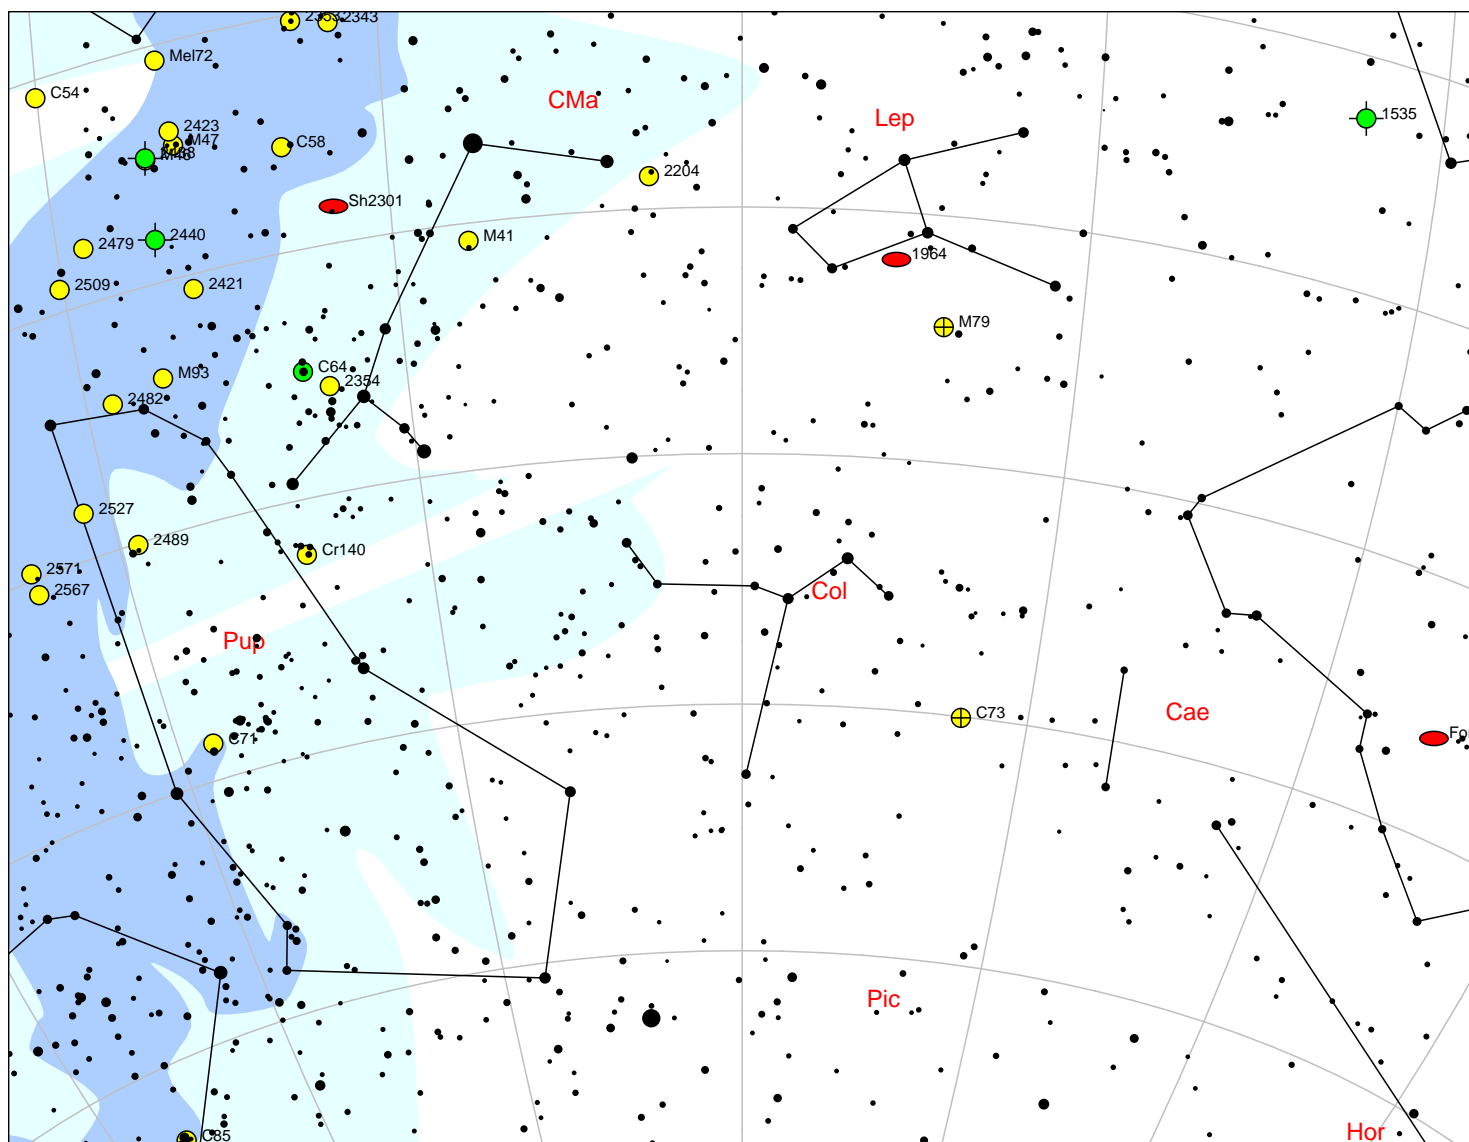

Seen?	ID	Type	Con	Mag	RA	Dec	Size	Name
	C73 (NGC1851)	⊕	Col	7.3	05h 14'	-40° 02'	11'	
	M79 (NGC1904)	⊕	Lep	8	05h 24'	-24° 33'	8.7'	
	NGC1964	●	Lep	10.8	05h 33'	-21° 57'	2.8' x 1.1'	
	M41 (NGC2287)	●	CMA	4.5	06h 46'	-20° 43'	38'	
	NGC2354	●	CMA	6.5	07h 14'	-25° 43'	20'	
	C64 (NGC2362)	●	CMA	4.1	07h 18'	-24° 57'	8'	
	Cr140	●	CMA	4	07h 23'	-32° 12'	42'	Tau CMA Cluster Tuft in the Tail of the Dog
	NGC2421	●	Pup	8.3	07h 36'	-20° 37'	10'	
	M93 (NGC2447)	●	Pup	6.2	07h 44'	-23° 51'	22'	
	C71 (NGC2477)	●	Pup	5.8	07h 52'	-38° 32'	27'	
	NGC2482	●	Pup	7.3	07h 54'	-24° 18'	12'	
	NGC2489	●	Pup	7.9	07h 56'	-30° 03'	8'